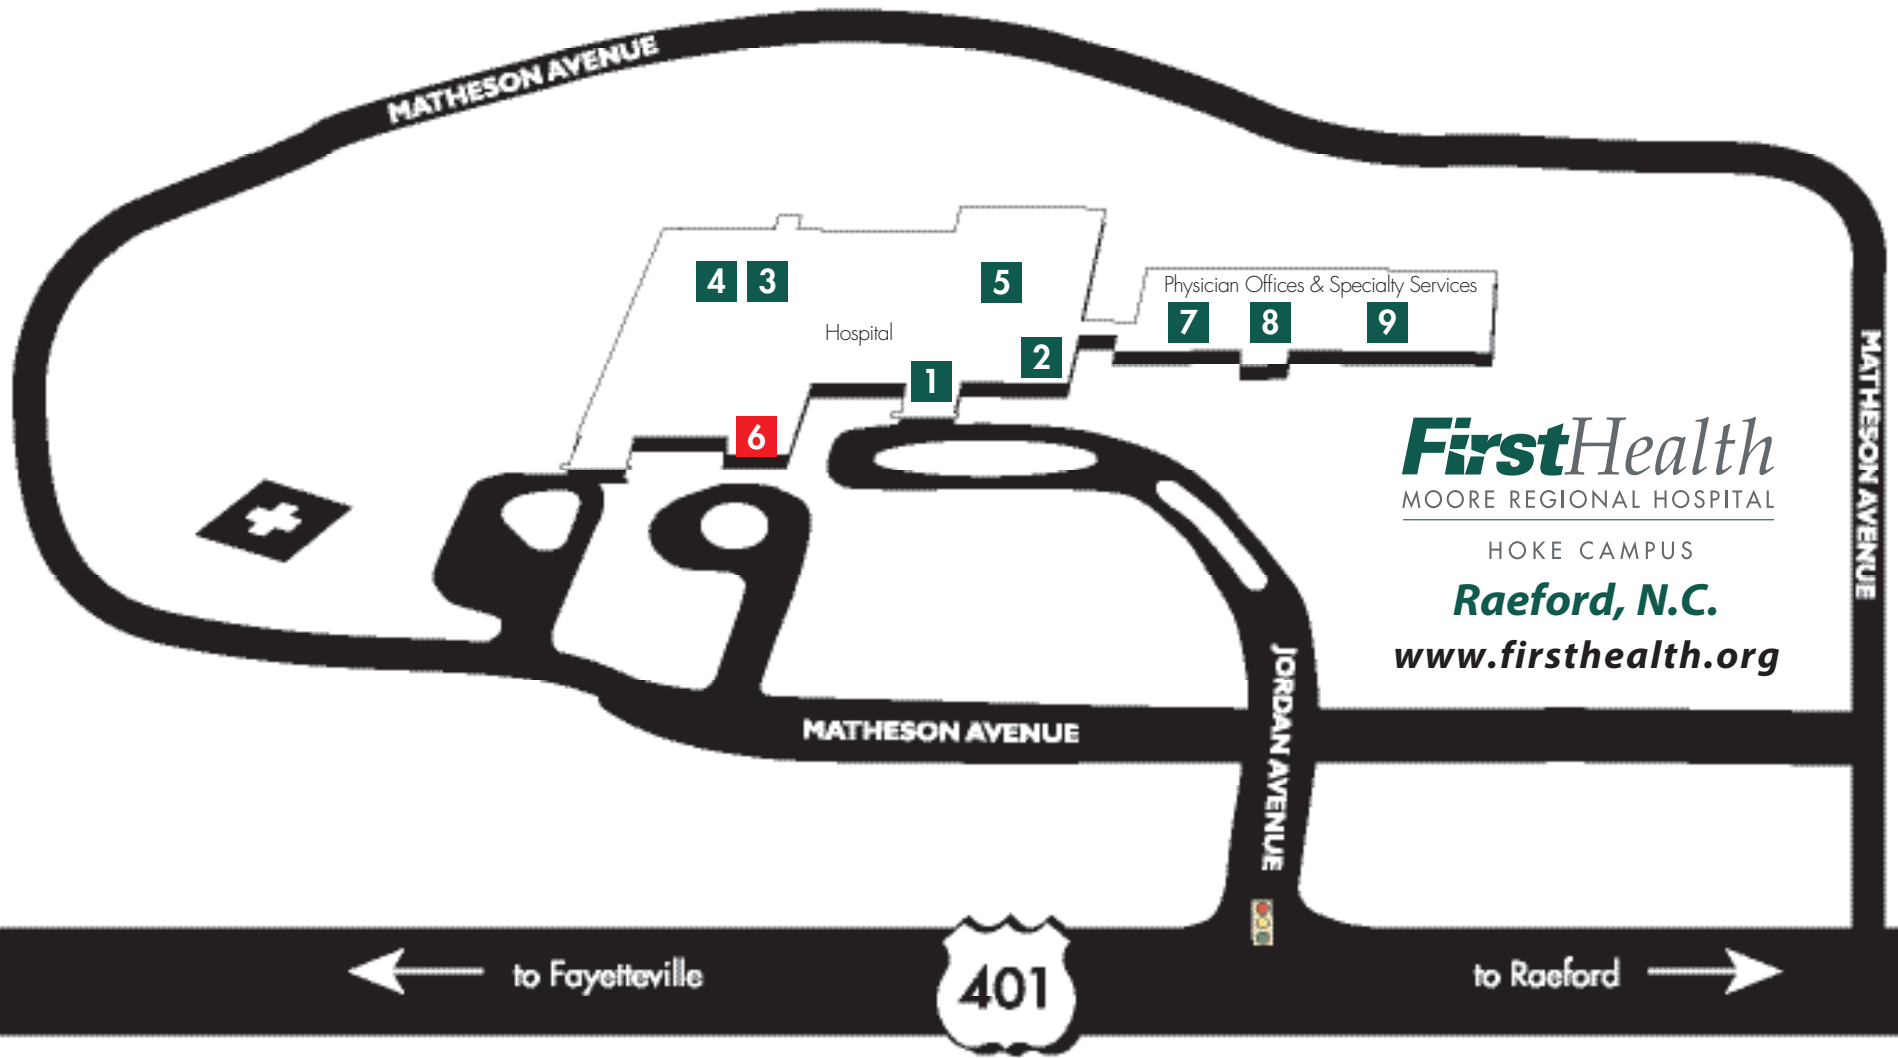

# FirstHealth Moore Regional Hospital-Hoke Campus Map

1	Main Entrance	6	<b>EMERGENCY DEPARTMENT ENTRANCE</b>	9	FirstHealth Orthopaedics (Pinehurst Surgical Orthopaedic Surgery)
2	- Conference Center	7	FirstHealth Wound Care & Hyperbarics	9	FirstHealth ENT
3	- Imaging	8	FirstHealth Primary Care & Walk-in Clinic		
4	- Laboratory Services	8	FirstHealth Cardiology		
5	- Respiratory Therapy				